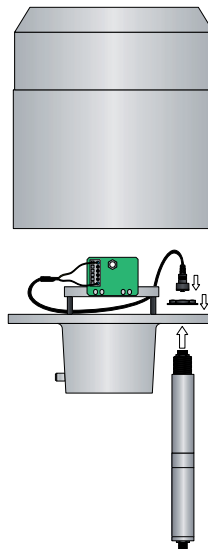

DATA LOGGER "PreLOG"

Standard precipitation data logger

The compact standard rainlogger...

for most precipitation sensors with tipping bucket and reed switch output.

In addition, the PreLOG can be used as an independent pulse counter.

The rechargeable battery of the PreLOG allows a reliable operation of up to 5 years. The logger is configured, read out and charged via the mini-USB interface.

The communication of PreLOG via GPRS can be carried out with a modem, via which it also sends alarm messages in the event of an alarm.

PreLOG ECO is the cost-effective version for manual readout of data.

- waterproof and low-maintenance
- user-friendly software
- sampling mode: event-based recording (no zero values)
- maximum of readings: 65535
- integrated intensity correction for Lambrecht precipitation sensors type 15189 (can be deactivated)

autarkic precipitation stations • agricultural meteorology • measuring networks of water management • sewage treatment plants • international Weather Services • agriculture and forestry

Standard Line		PreLOG	PreLOG ECO
Id-No.		00.15190.000000	00.15190.010000
Input:	1 Pulse Input, integrated signal debouncing	x	x
Output:	1 Pulse Output (OC)	x	
Resolution:	configurable (Standard value 0.1 mm)	x	x
Power Supply Modem:	switchable via PreLOG 12 V DC (9...26 V DC)	x	
USB-Interface:	USB for configuration, data retrieval and battery recharging	x	x
Interface:	RS232 for data retrieval and connection to a modem	x	
Rechargeable Battery:	3.6 V Li-Ion, exchangeable	x	x
Ext. Power Supply:	12 V DC (9...26 V DC) Caution: Power supply with connected modem is patched through directly to the modem.	x	
Charging the Battery:	only via USB-interface (5 V DC, 500 mA)	x	x
Max. Current Consump.:	at 12 V DC ext. power supply, 2...10.5 mA; typ. ca. 2.5 mA	x	
Battery life:	up to 5 years (without recharging, at +20 °C)	x	x
Operating temperature:	-20... +60 °C (battery)	x	x
Protection class:	IP65 (casing), IP67 (connected connector)	x	x
Casing:	seawater resistant aluminium	x	x
Dimensions:	approx. 290 x Ø 32 mm	x	x
Weight:	0.33 kg	x	x