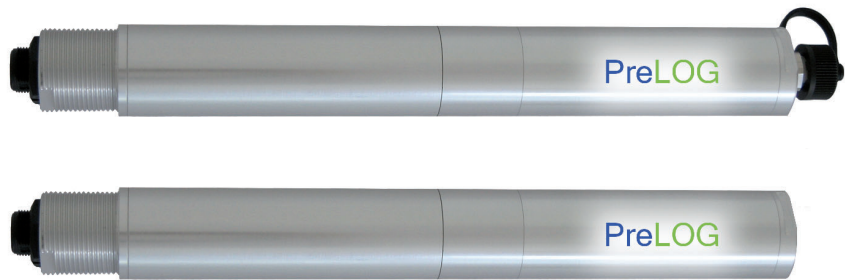

DATA LOGGER "PreLOG"

Standard precipitation data logger

The compact standard rainlogger...

for most precipitation sensors with tipping bucket and reed switch output.

In addition, the PreLOG can be used as an independent pulse counter.

The rechargeable battery of the PreLOG allows a reliable operation of up to 5 years. The logger is configured, read out and charged via the mini-USB interface.

The communication of PreLOG via GPRS can be carried out with a modem, via which it also sends alarm messages in the event of an alarm.

PreLOG ECO is the cost-effective version for manual readout of data.

- waterproof and low-maintenance
- user-friendly software
- sampling mode: event-based recording (no zero values)
- maximum of readings: 65535
- integrated intensity correction for Lambrecht precipitation sensors type 15189 (can be deactivated)

autarkic precipitation stations • agricultural meteorology • measuring networks of water management • sewage treatment plants • international Weather Services • agriculture and forestry

Standard Line		PreLOG	PreLOG ECO
Id-No.		00.15190.000000	00.15190.010000
Input:	1 Pulse Input, integrated signal debouncing	x	x
Output:	1 Pulse Output (OC)	x	
Resolution:	configurable (Standard value 0.1 mm)	x	x
Power Supply Modem:	switchable via PreLOG 12 V DC (9...26 V DC)	x	
USB-Interface:	USB for configuration, data retrieval and battery recharging	x	x
Interface:	RS232 for data retrieval and connection to a modem	x	
Rechargeable Battery:	3.6 V Li-Ion, exchangeable	x	x
Ext. Power Supply:	12 V DC (9...26 V DC) Caution: Power supply with connected modem is patched through directly to the modem.	x	
Charging the Battery:	only via USB-interface (5 V DC, 500 mA)	x	x
Max. Current Consump.:	at 12 V DC ext. power supply, 2...10.5 mA; typ. ca. 2.5 mA	x	
Battery life:	up to 5 years (without recharging, at +20 °C)	x	x
Operating temperature:	-20... +60 °C (battery)	x	x
Protection class:	IP65 (casing), IP67 (connected connector)	x	x
Casing:	seawater resistant aluminium	x	x
Dimensions:	approx. 290 x Ø 32 mm	x	x
Weight:	0.33 kg	x	x