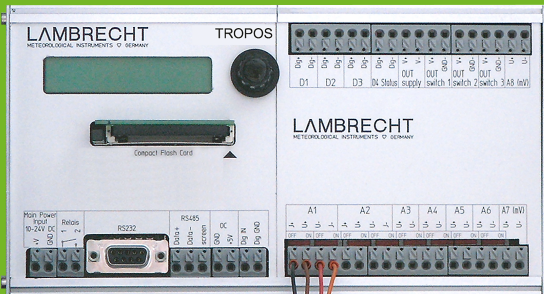

TROPOS-112 DATA LOGGER

Cost-efficient investment

In times when saving is the big issue, LAMBRECHT's TROPOS becomes an ingenious coup. Not only does TROPOS save you energy and costs, you also gain a high degree of flexibility due to its modular structure. Up to 1+12 sensors can be connected for high-level meteorological measurements.

- Cost-efficient investment
- Modular system for a number of classical as well as professional applications
- Centerpiece of a weather station with mains or solar power supply
- Compact Flash Card as central and mobile storage medium
- Data transfer via RS 232, RS 485 (optional) or with other well-known modem types
- Operation by rotary pushbutton switch, LCD and easy-to-use configuration and readout software